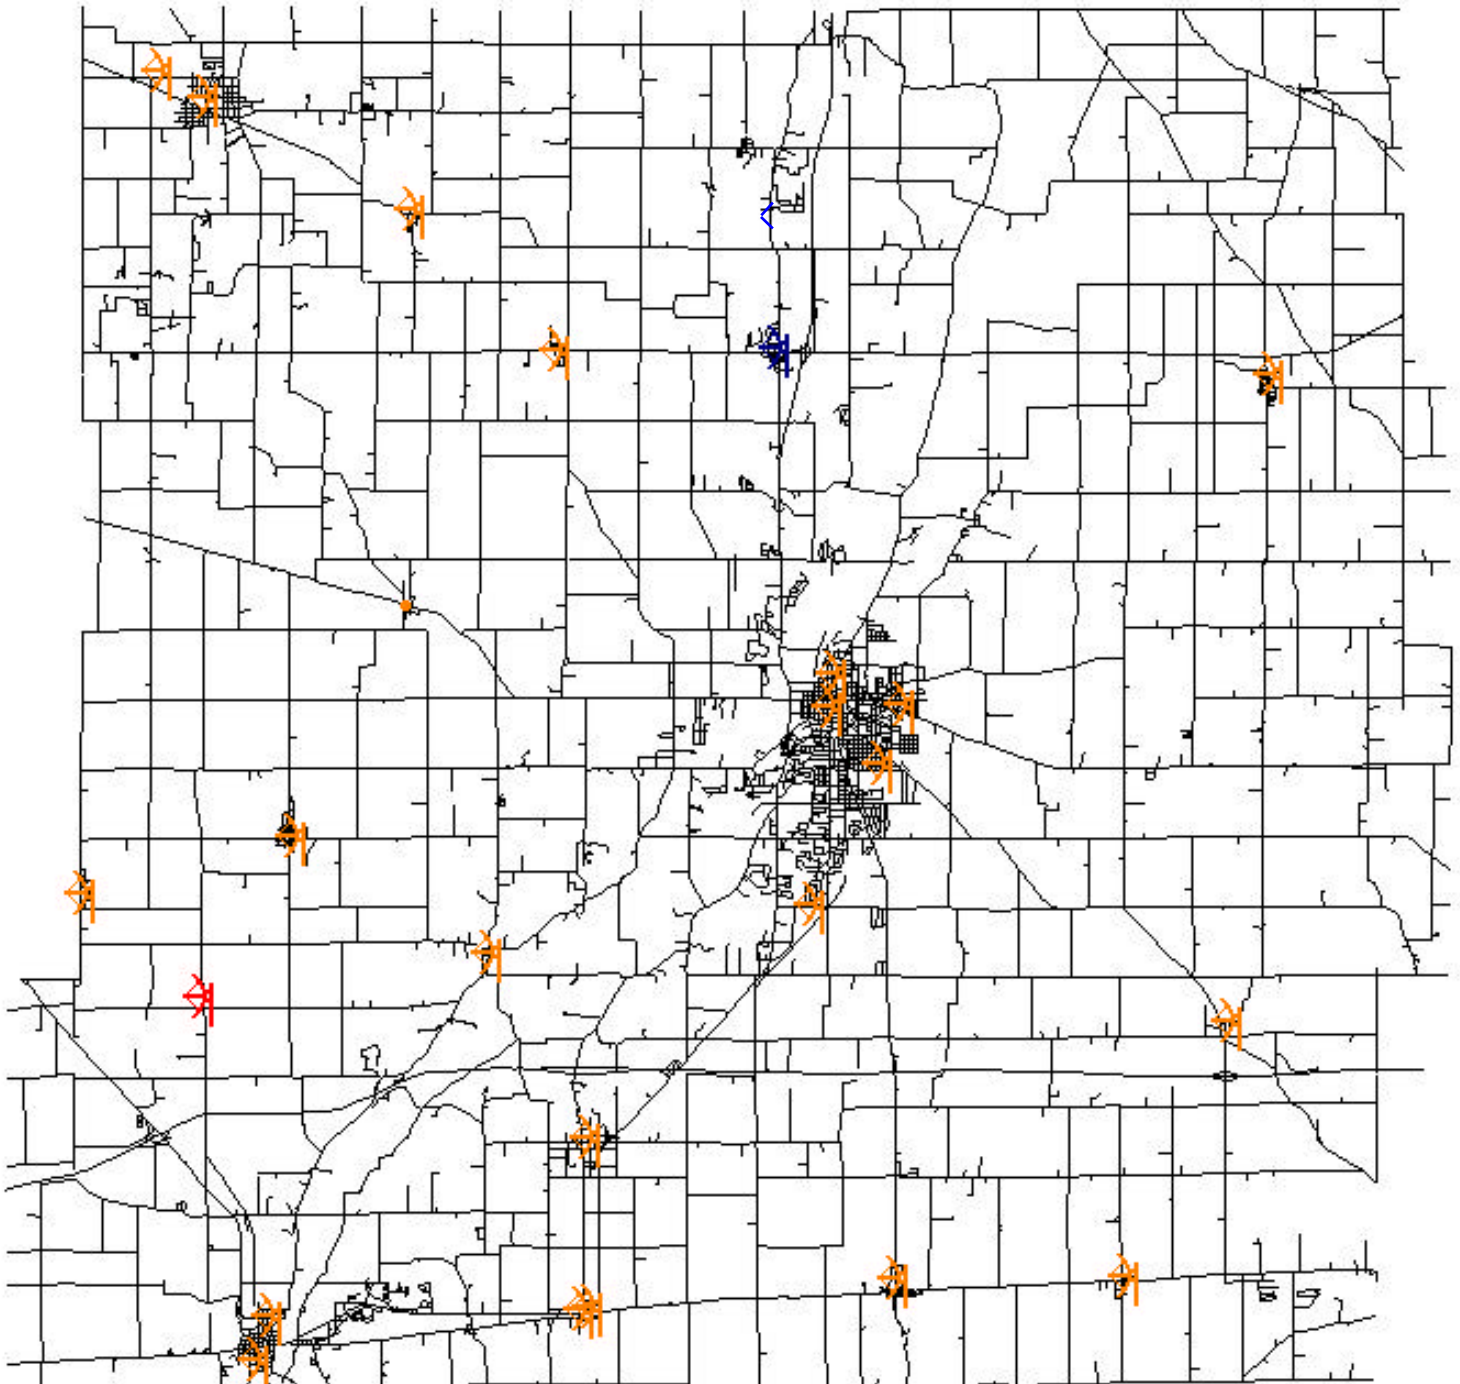

Henry County Siren Locations

- | | | |
|--------------------|---------------|----------------|
| 2- Middletown | 1- Cadiz | 2- Dunreith |
| 1- Honey Creek | 1- Kennard | 1- Spiceland |
| 1- Mechanicsburg | 1- Shirley | 1- Straughn |
| 1- Sulphur Springs | 1- New Lisbon | 1- Grant City |
| 1- Mount Summit | 1- Lewisville | 2- Knightstown |
| 1- Mooreland | 4- New Castle | |

Red indicates being installed
Blue indicates manually operated controls
Orange indicates tone activated units